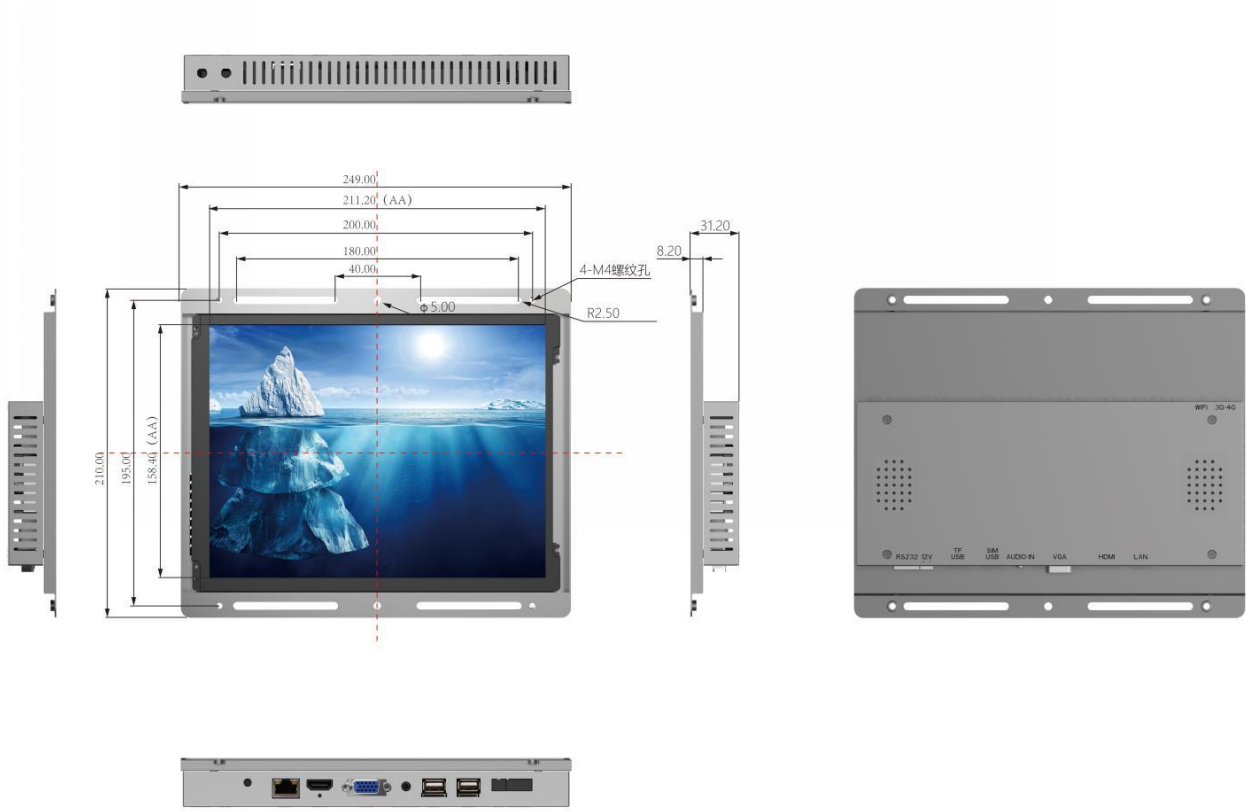

Schematic Drawing

Continued