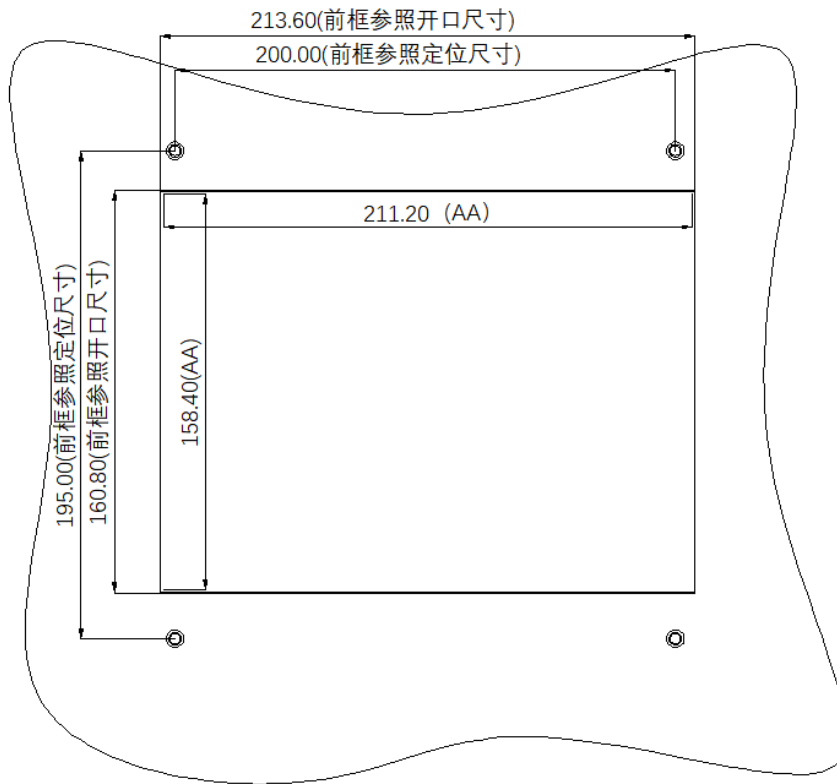

Installation positioning dimension (front installation)