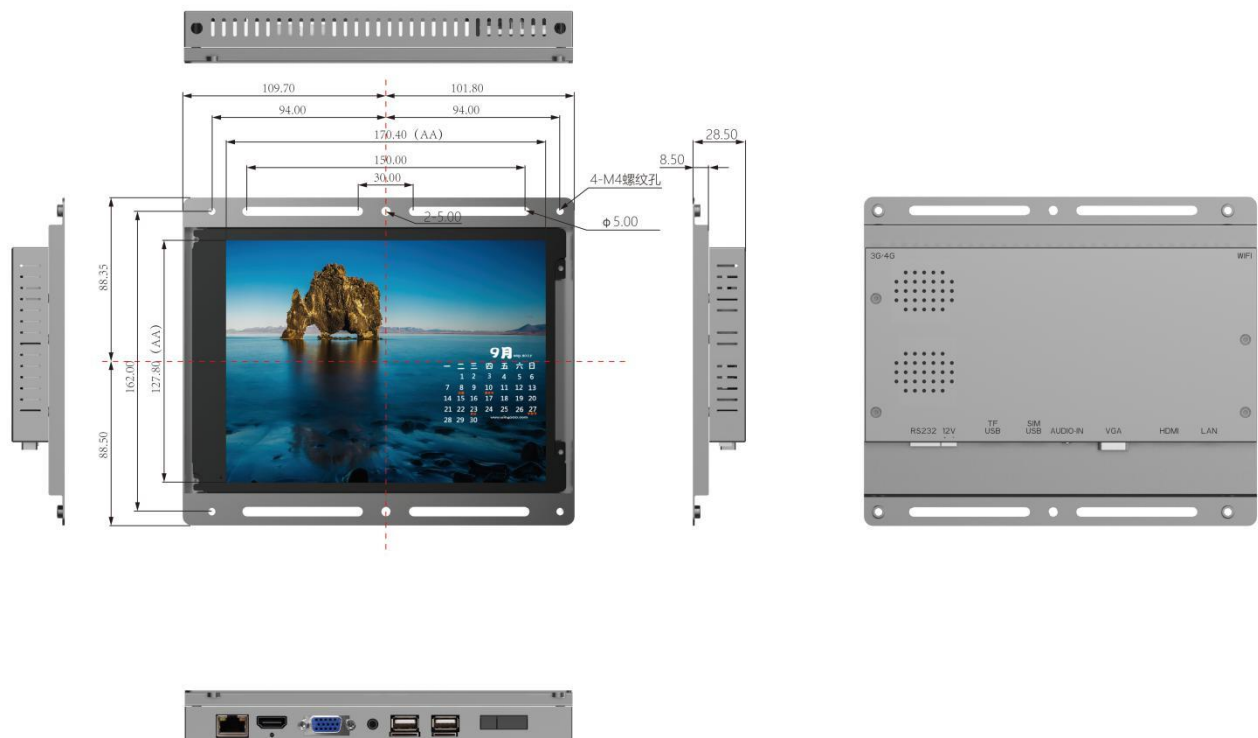

Accessories	1. Remote control*1个 2. AAA battery*2Pcs 3. 12V 2A power supply adapter*1个
Certificates	CCC/CE/UL/ETL

Schematic Drawing