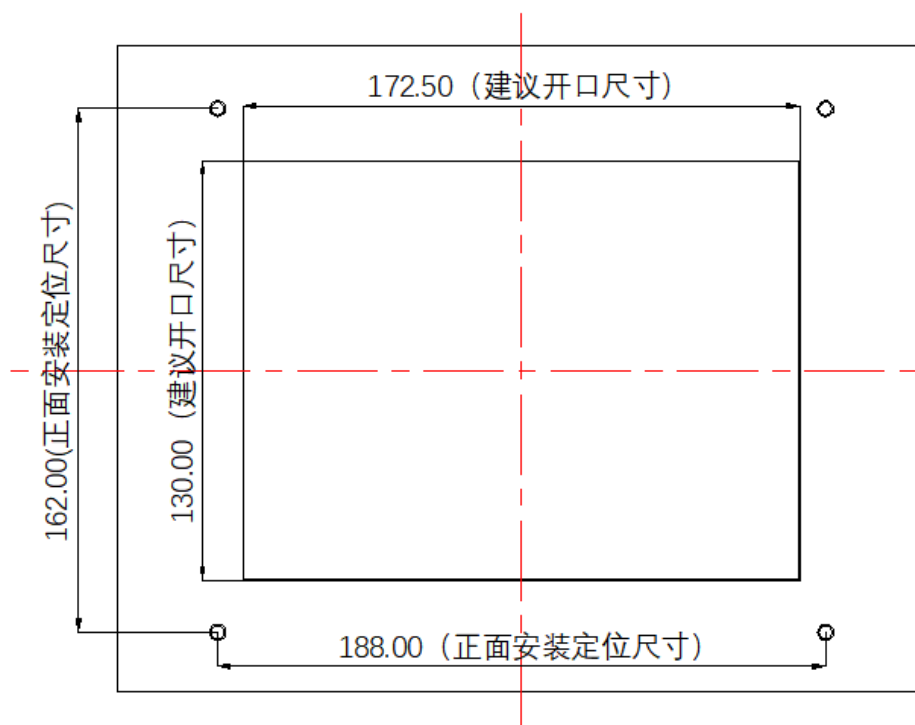

Installation Positioning Size (Front view)